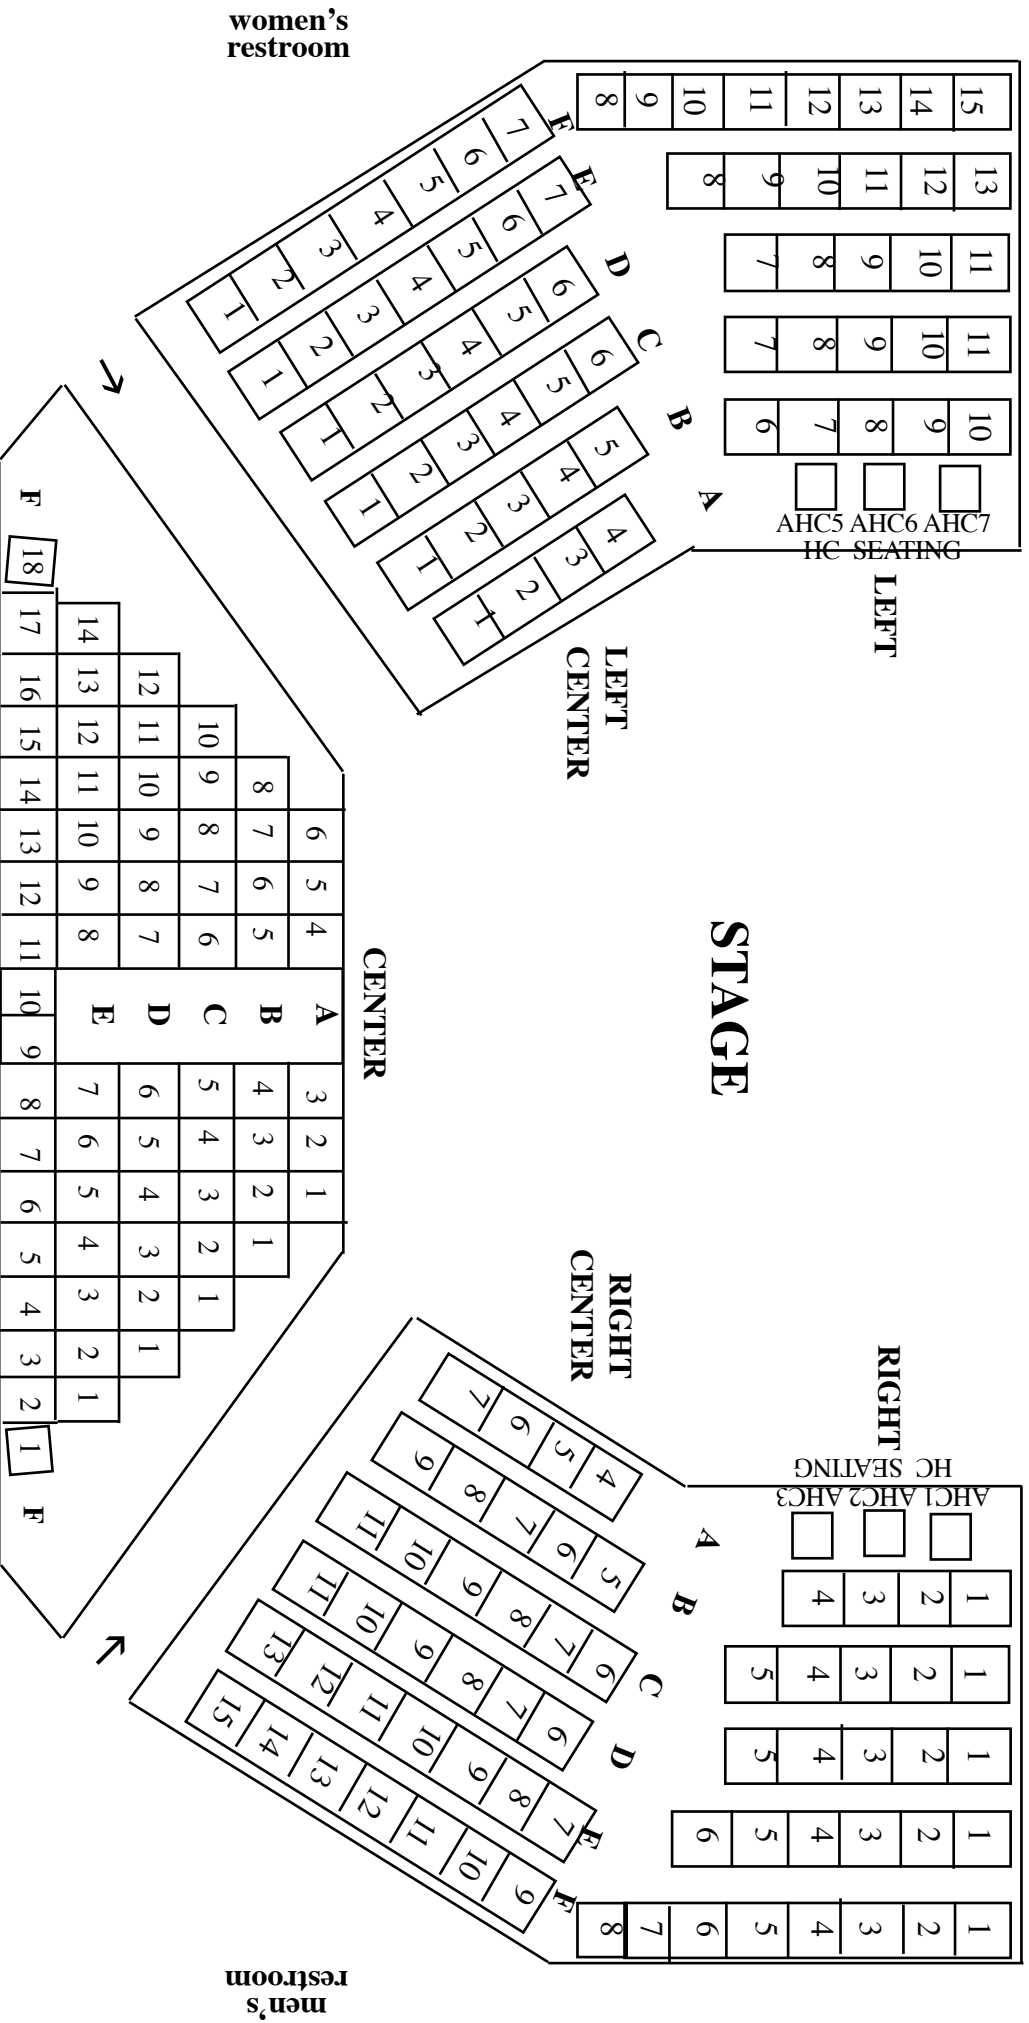

FORT SMITH LITTLE THEATRE

* Denotes Handicap Seats

* Denotes Handicap Seats