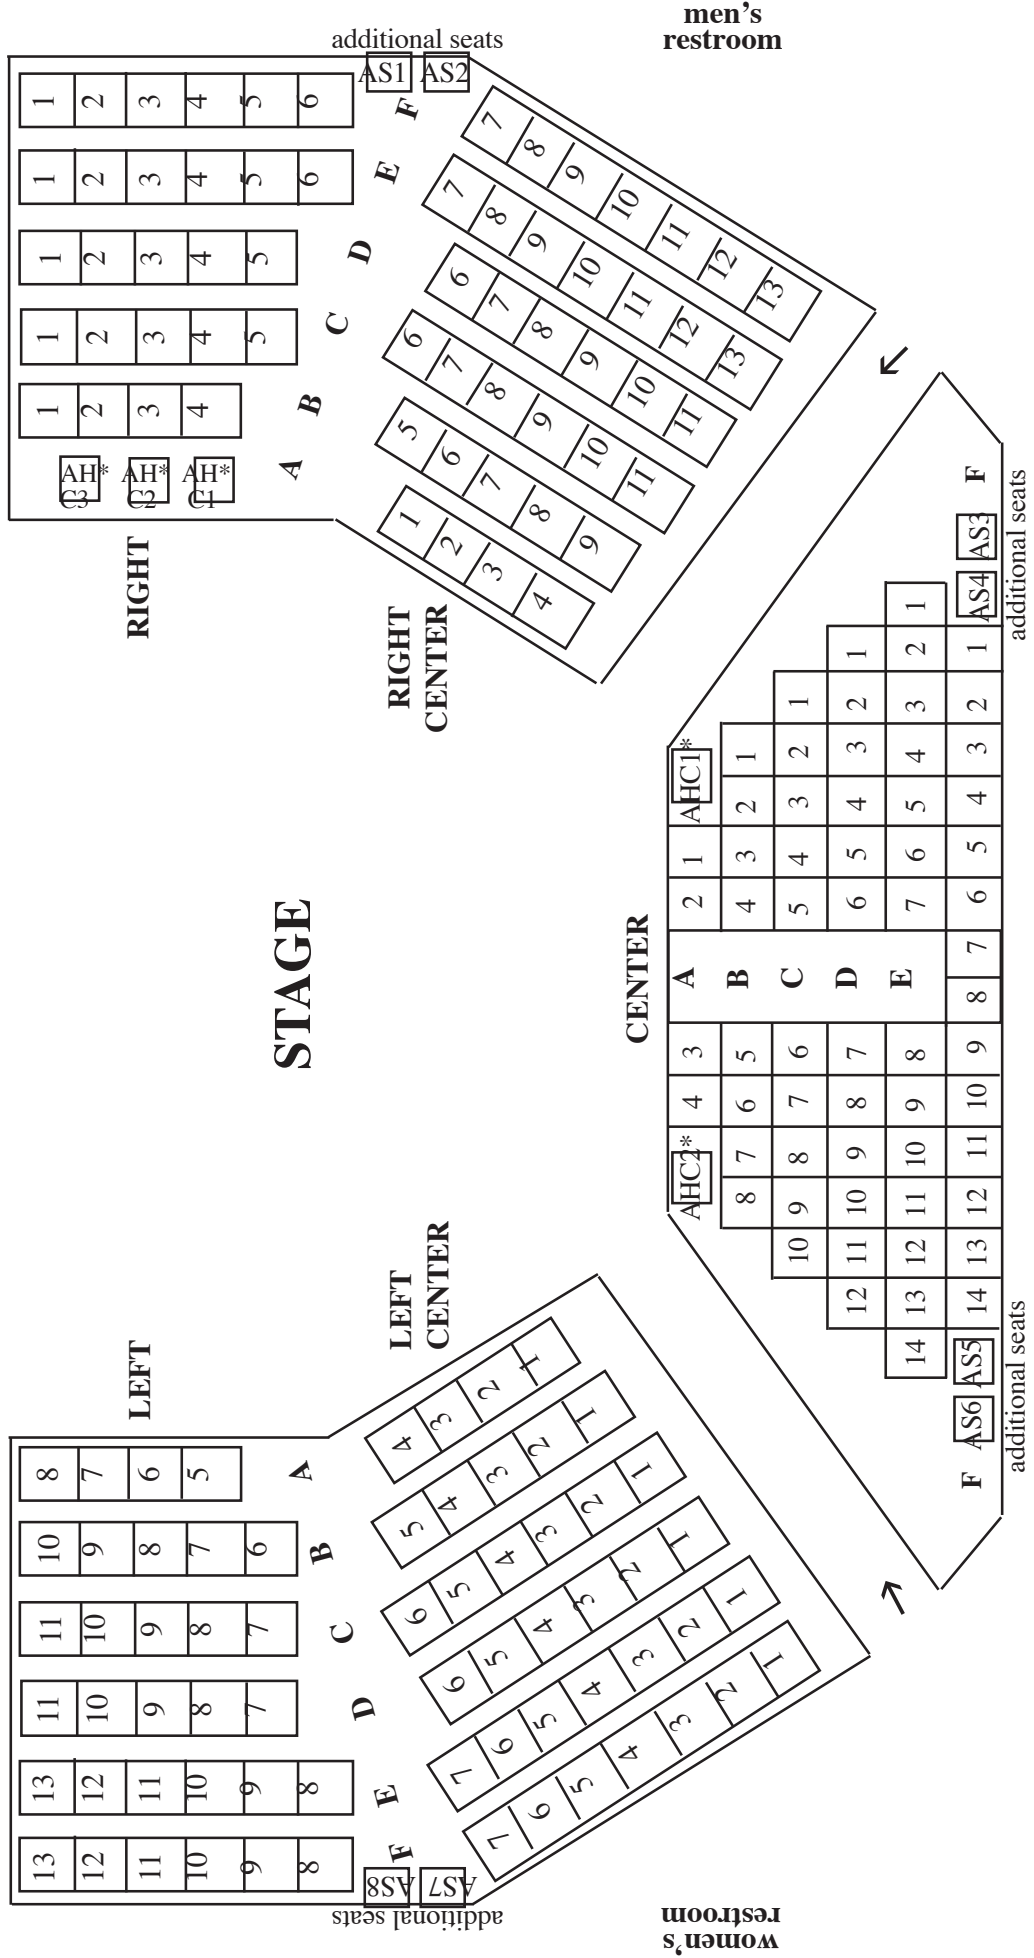

#### 2025 WEDNESDAY NIGHT PERFORMANCES:

Wednesday, February 19	SAVANNAH SIPPING SOCIETY
Wednesday, April 9	PICNIC
Wednesday, June 4	GIRLS' WEEKEND
Wednesday July 23	RODGERS AND HAMMERSTEIN'S OKLAHOMA!
Wednesday, October 1	WAIT UNTIL DARK
Wednesday, November 19	EXIT LAUGHING

WAITING FOR GODOT August 14-16 CLOSED FOR THE HOLIDAYS December 11-13

**SEATING DIAGRAM:** Can't quite visualize "Left Center, Row B, Seat 5" when speaking with our Box Office staff about changing from Opening Night to another performance? Please refer to the diagram on the back.

# FORT SMITH LITTLE THEATRE

LOBBY

LOBBY

LOBBY

\* Denotes Handicap or Additional Seat