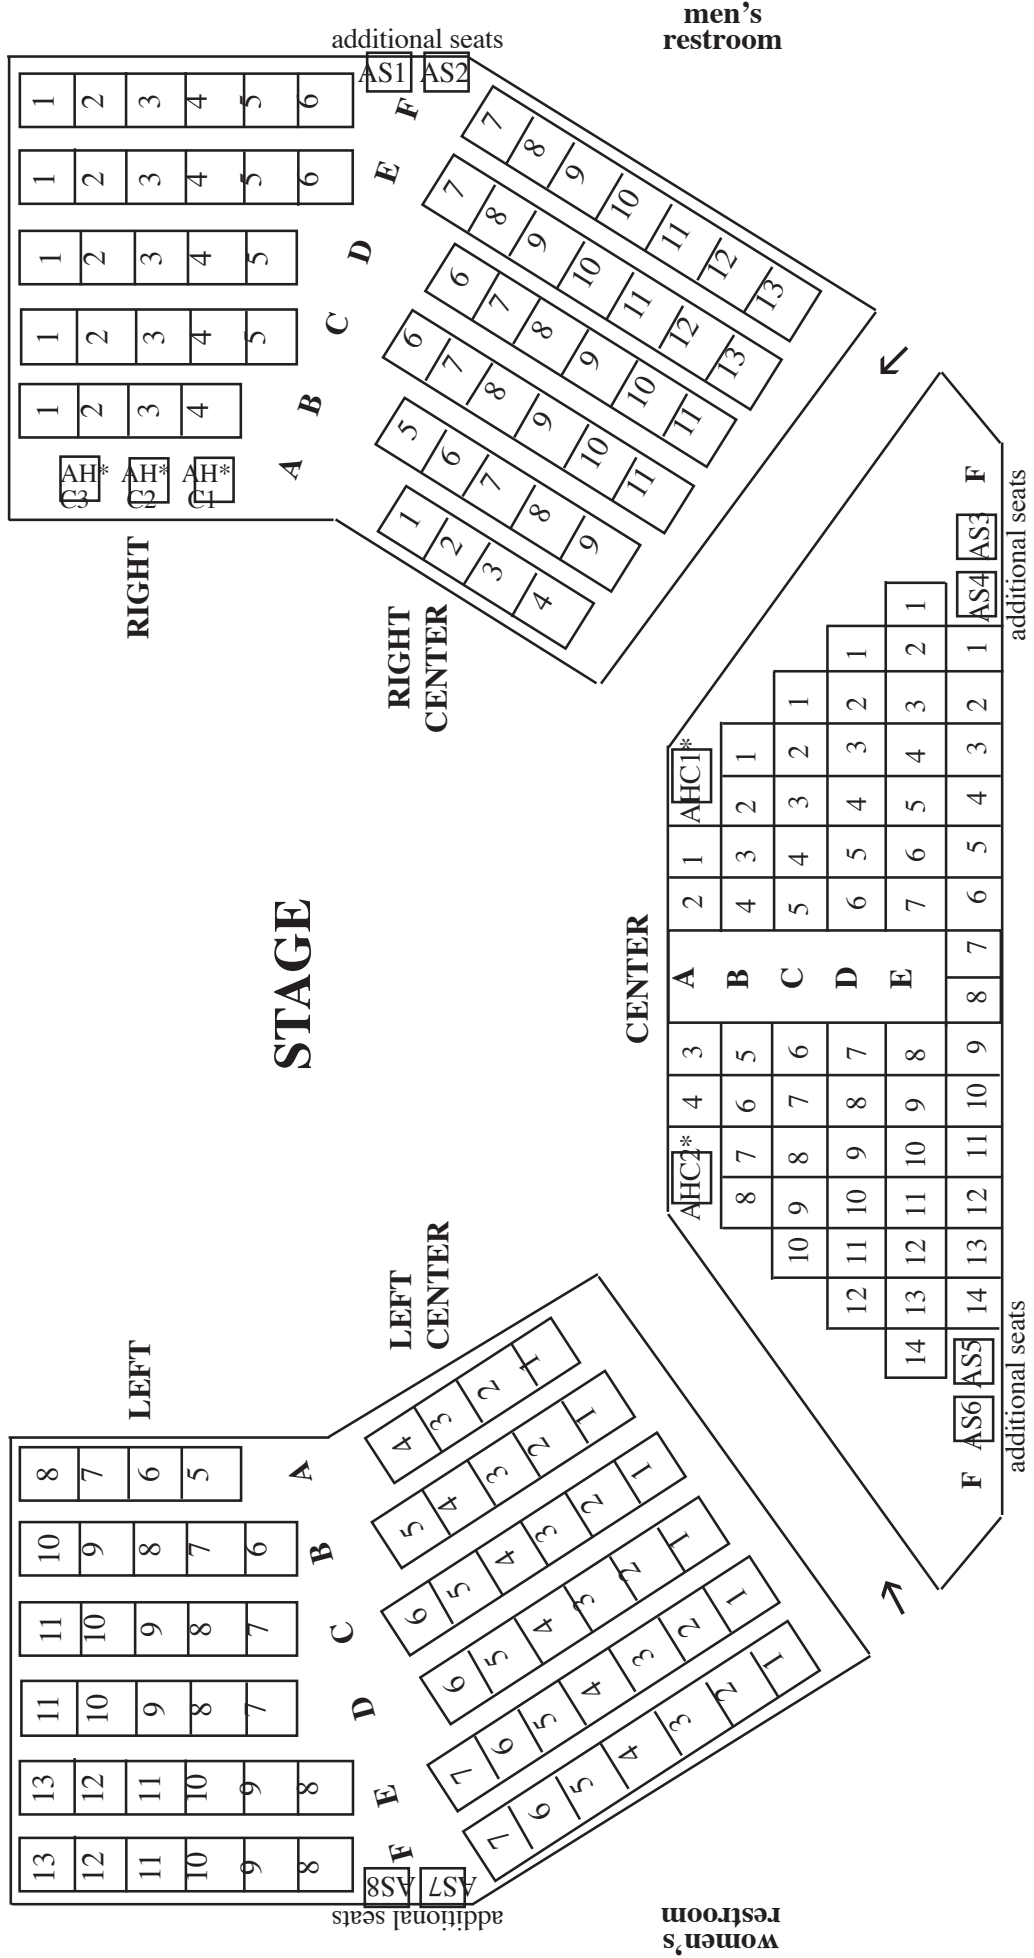

WAITING FOR GODOT August 14-16    CLOSED FOR THE HOLIDAYS December 11-13

**SEATING DIAGRAM:** Can't quite visualize "Left Center, Row B, Seat 5" when speaking with our Box Office staff about changing from Opening Night to another performance? Please refer to the diagram on the back.

# FORT SMITH LITTLE THEATRE

\* Denotes Handicap or Additional Seat